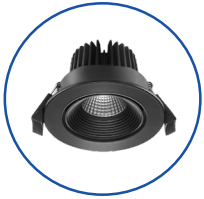

INDOOR RESIDENTIAL SOLUTIONS

Spot Ava

Modern, dimmable recessed spot with 25° tilting angle for perfect scene setting. Available in white, aluminium and black.

Spot Chiara

Tiltable, dimmable spot with enhanced optical design and IP44 on the light emitting side. Available in white and aluminium.

Surface Spot Selena

Stylish and compact surface mounted spot with high quality, full metal body. Available in black and white.

Desk lamp Sparrow

Modern design desk lamp, with comfortable anti-glare lens and separate indirect background light.

Ceiling Light Luna

Stylish and compact wall / ceiling luminaire with high quality full metal body, available in black and white.

Ceiling Light Apollo

Wall / ceiling luminaire with comfortable, uniform diffused light effect.

OUTDOOR RESIDENTIAL SOLUTIONS

Wall Light Lucia

Stylish and ultra-slim outdoor wall mounted fixture with up-down lighting effect, available in black and white.

Wall Spot

Elegant and timeless design with up-down accent lighting, suitable for modern architectures, available in black and white.