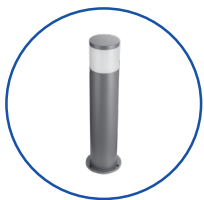

Surface Spot Selena

Stylish and compact surface mounted spot with high quality, full metal body. Available in black and white.

Desk lamp Sparrow

Modern design desk lamp, with comfortable anti-glare lens and separate indirect background light.

Ceiling Light Luna

Stylish and compact wall / ceiling luminaire with high quality full metal body, available in black and white.

Ceiling Light Apollo

Wall / ceiling luminaire with comfortable, uniform diffused light effect.

Spot Projector

Award-winning design with high water resistance level and strong impact protection rating, earth spike available.

Floodlight EcoMax

Floodlight family from 10W - 200W with compact design. Motion Detection versions are available in 10W/20W.

Bollard Luke

Modern, architectural urban landscape luminaire with unique luminous design, available in 2 heights (0.5m and 1m).

Bollard Performer

Professional urban luminaire with discreet design, die casted aluminium body, and special optics to reduce glare.